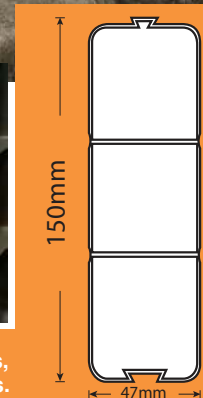

ColorMAX® AllySLEEPER™

Designed to work with our ColorMAX® Boundary Fencing manufactured from COLORBOND®

AllySLEEPER™ are 2365mm long plus, 3090mm long in a selection of colours.

The BlueScope® COLORBOND® Warranty is void if you use Timber Sleepers under your fence.

Stackable

Standard Colours

Surfmist® Off White

Also available at 3090mm long

Basalt®

Also available at 3090mm long

Paperbark® Merino

Woodland Grey® Slate Grey