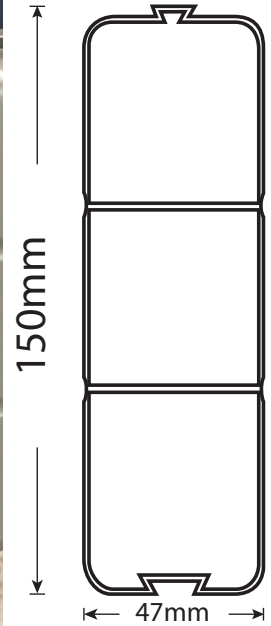

ALLY SLEEPER

Designed to work with our ColorMAX® Boundary Fencing manufactured from COLORBOND®

The BlueScope® COLORBOND® Warranty is void if you use Timber Sleepers under your fence.

Made of powder coated extruded Aluminum, the AllySLEEPER™ will last a lifetime.

It can be used in walls or fences to compensate for uneven ground.

We have 7 standard colours available, other colours are available on order.

Stackable

Standard Colours

Paperbark® Merino

Woodland Grey® Slate Grey

Riversand® Stone

Monument®

Pale Eucalypt® Mist Green

Wilderness® Rivergum

Domain® Primrose Gloss

Please Note: Colours shown above are as accurate as printing allows. Stock availability subject to change.

Dunn & Farrugia

FENCING AND GATES

Head Office/Manufacturing 44 Preston Street PENRITH NSW ☎ 02 4731 6974

ALBION PARK
(02) 4257 5977

CARDIFF
(02) 4956 9460

DUBBO
(02) 6882 6434

MINCHINBURY
(02) 9675 2822

NOWRA
(02) 4421 3301

QUEANBEYAN
(02) 6284 2688

RIVERSTONE
(02) 4546 0085

SMEATON GRANGE
(02) 4647 2507

WEST GOSFORD
(02) 4324 4122