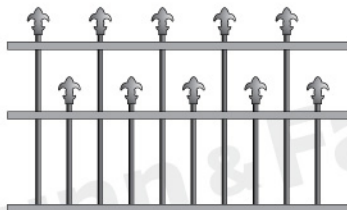

Dunn & Farrugia

FENCING AND GATES

HELPING FENCE AUSTRALIA SINCE 1970

ABN 80 054 010 007
Lic. No. R90316

Heritage

HEAD OFFICE / MANUFACTURING 44 Preston Street PENRITH NSW 2750 Tel (02) 4731 6974 Email sales@dunnandfarrugia.com.au

ALBION PARK CARDIFF DUBBO MINCHINBURY NORTHERN BEACHES NOWRA QUEANBEYAN RIVERSTONE SMEATON GRANGE WEST GOSFORD
(02) 4257 5977 (02) 4956 9460 (02) 6882 6434 (02) 9675 2822 (02) 9907 1007 (02) 4421 3301 (02) 6284 2688 (02) 4546 0085 (02) 4647 2507 (02) 4324 4122

www.dunnandfarrugia.com.au