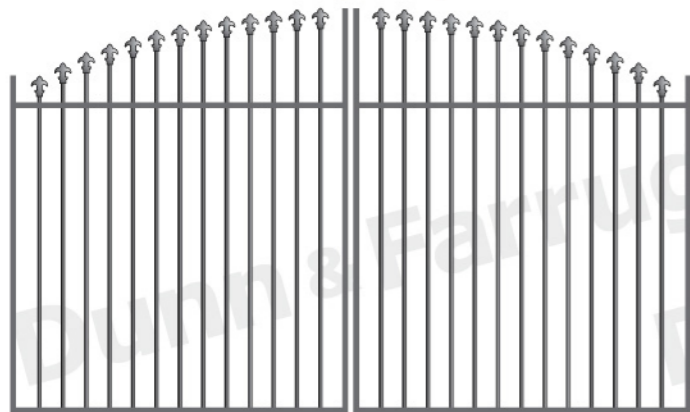

Hi-lo Spear Top

Spear Top Arched

Spear Top Arched Bar

Federation Spear Curved Bar, S scrolls & Federation Spear Dog Bars

Level Spear Top

Oxley Spear

Spear Top Arched

Spear Top Scollop

Loop & Spear Arched with 2 x Additional Rails

Spear Top Scollop Bar

**GATES**

Spear Top, Arched Bar with S Scrolls & 3 x Additional Rails

Spear Top, Arched with Bar Over & Plain Dog Bars

Spear Top, Curved Bar & Spear Dog Bars