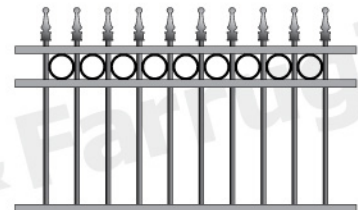

Dunn & Farrugia

FENCING AND GATES

HELPING FENCE AUSTRALIA SINCE 1970

ABN 80 054 010 007
Lic. No. R90316

Classic

HEAD OFFICE / MANUFACTURING 44 Preston Street PENRITH NSW 2750 Tel (02) 4731 6974 Email sales@dunnandfarrugia.com.au

ALBION PARK CARDIFF DUBBO MINCHINBURY NORTHERN BEACHES NOWRA QUEANBEYAN RIVERSTONE SMEATON GRANGE WEST GOSFORD
(02) 4257 5977 (02) 4956 9460 (02) 6882 6434 (02) 9675 2822 (02) 9907 1007 (02) 4421 3301 (02) 6284 2688 (02) 4546 0085 (02) 4647 2507 (02) 4324 4122

www.dunnandfarrugia.com.au