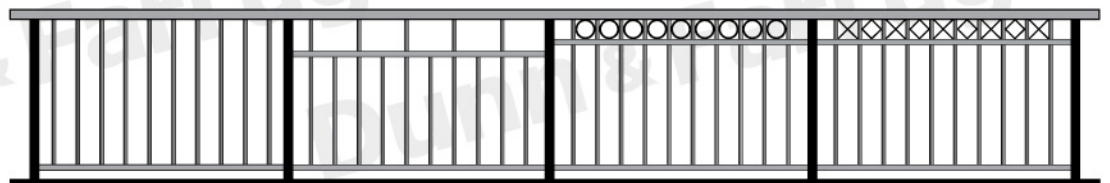

## BALUSTRADING - HANDRAILING

**Round**  
Aluminium  
Clip-on

**Oval**  
Aluminium  
Clip-on

**Mushroom**  
Aluminium  
Clip-on

**Hills**  
Aluminium  
Railing

Our balustrading has been designed to suit Federation homes through to ultra-modern. We have four different handrail cappings to suit your needs and tastes. Our balustrading can also come with matching handrails where needed and our balustrading is capable of taking our lace inserts.