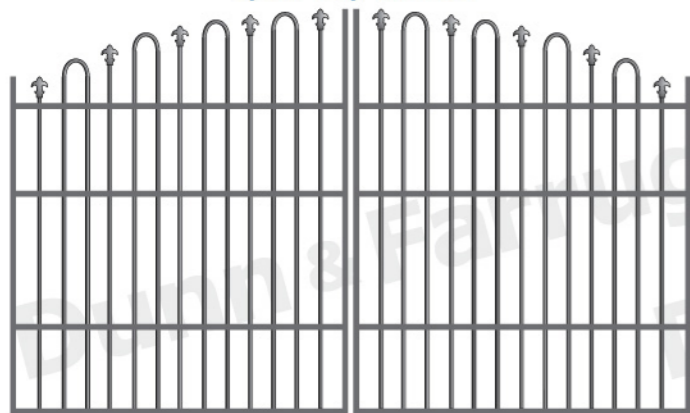

www.dunnandfarrugia.com.au

**GATES**

- Available in single, double or sliding.
- Any width to suit all openings.
- Range of locks including, Magna-Latch, deadlocks, Lokk-Latch.
- All Double Gates are supplied with a lockable drop bolt for added security.
- Self closing spring hinges available (single gates only) and ball bearing hinges for larger gates.

Hi-lo Spear Top

Spear Top Arched

Spear Top Arched Bar

Federation Spear Curved Bar, S scrolls & Federation Spear Dog Bars

Level Spear Top

Oxley Spear

Spear Top Arched

Spear Top Scollop

Loop & Spear Arched with 2 x Additional Rails

Spear Top Scollop Bar

**GATES**

Spear Top, Arched Bar with S Scrolls & 3 x Additional Rails

Spear Top, Arched with Bar Over & Plain Dog Bars

Spear Top, Curved Bar & Spear Dog Bars