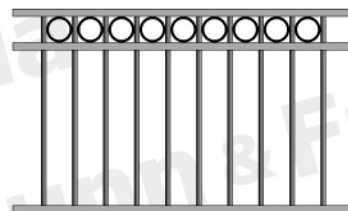

Dunn & Farrugia

FENCING AND GATES

HELPING FENCE AUSTRALIA SINCE 1970

ABN 80 054 010 007
Lic. No. R90316

Oxley Ring

HEAD OFFICE / MANUFACTURING 44 Preston Street PENRITH NSW 2750 Tel (02) 4731 6974 Email sales@dunnandfarrugia.com.au

ALBION PARK CARDIFF DUBBO MINCHINBURY NORTHERN BEACHES NOWRA QUEANBEYAN RIVERSTONE SMEATON GRANGE WEST GOSFORD
(02) 4257 5977 (02) 4956 9460 (02) 6882 6434 (02) 9675 2822 (02) 9907 1007 (02) 4421 3301 (02) 6284 2688 (02) 4546 0085 (02) 4647 2507 (02) 4324 4122

www.dunnandfarrugia.com.au