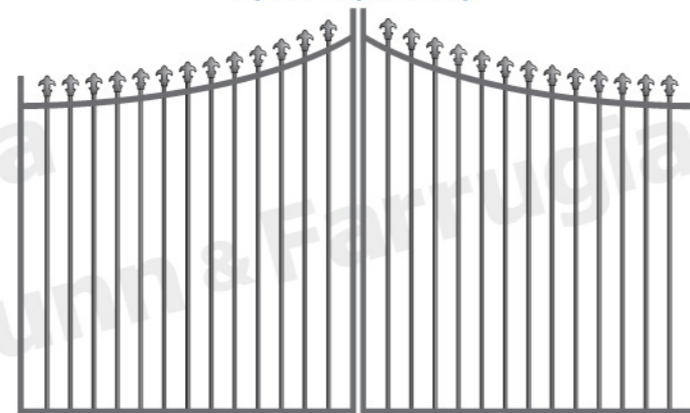

www.dunnandfarrugia.com.au

**GATES**

- Available in single, double or sliding.
- Any width to suit all openings.
- Range of locks including, Magna-Latch, deadlocks, Lokk-Latch.
- All Double Gates are supplied with a lockable drop bolt for added security.
- Self closing spring hinges available (single gates only) and ball bearing hinges for larger gates.

Hi-lo Spear Top

Spear Top Arched

Spear Top Arched Bar

Federation Spear Curved Bar, S scrolls & Federation Spear Dog Bars

Level Spear Top

Oxley Spear

Spear Top Arched

Spear Top Scollop

Loop & Spear Arched with 2 x Additional Rails

Spear Top Scollop Bar

**GATES**

Spear Top, Arched Bar with S Scrolls & 3 x Additional Rails

Spear Top, Arched with Bar Over & Plain Dog Bars

Spear Top, Curved Bar & Spear Dog Bars