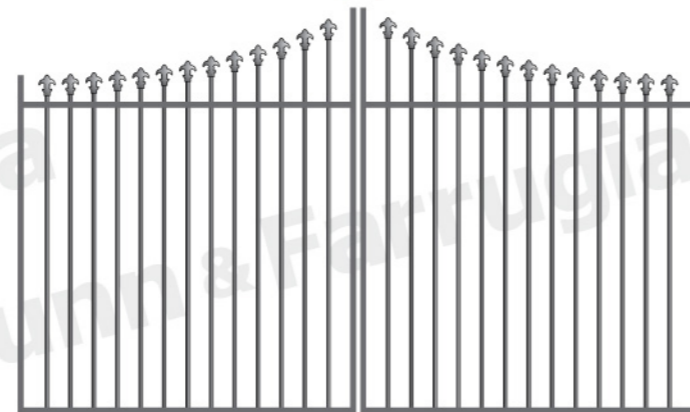

Spear Top Scollop