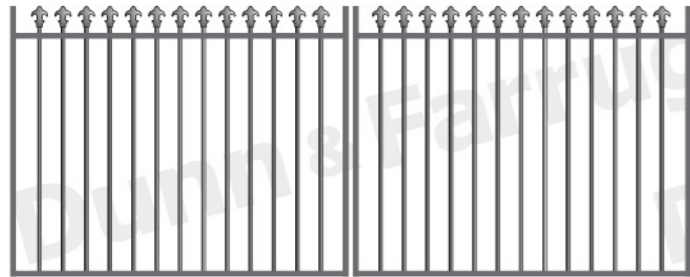

www.dunnandfarrugia.com.au

**GATES**

- Available in single, double or sliding.
- Any width to suit all openings.
- Range of locks including, Magna-Latch, deadlocks, Lokk-Latch.
- All Double Gates are supplied with a lockable drop bolt for added security.
- Self closing spring hinges available (single gates only) and ball bearing hinges for larger gates.

Hi-lo Spear Top

Spear Top Arched

Spear Top Arched Bar

Federation Spear Curved Bar, S scrolls & Federation Spear Dog Bars

Level Spear Top

Oxley Spear

Spear Top Arched

Spear Top Scollop

Loop & Spear Arched with 2 x Additional Rails

Spear Top Scollop Bar

**GATES**

Spear Top, Arched Bar with S Scrolls & 3 x Additional Rails

Spear Top, Arched with Bar Over & Plain Dog Bars

Spear Top, Curved Bar & Spear Dog Bars